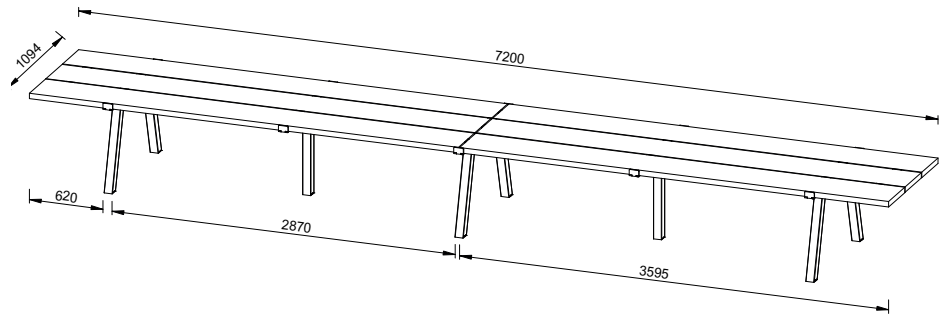

## Dimensions

Depth: 1094mm (consisting of 3 table tops of 358mm)  
Length: 1800mm, 3600mm, 7200mm  
Height: 750mm

Note: 7200mm, always divided in two table tops (+- 3600mm).