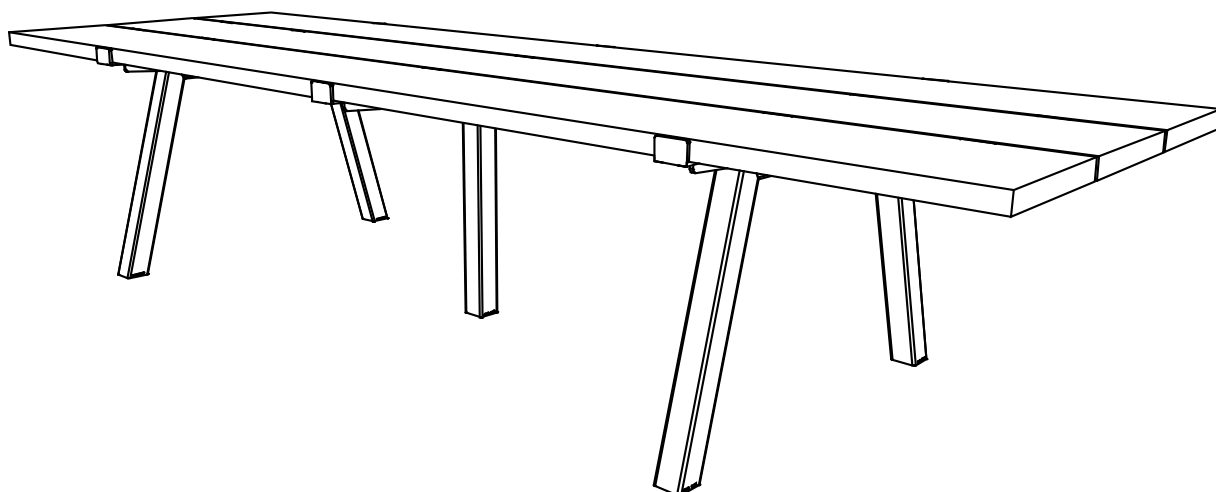

Brutus

design by Kruijne Architectuur bvba