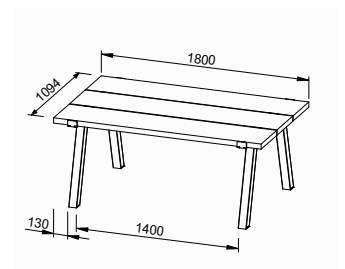

## Dimensions

Depth: 1094mm (consisting of 3 table tops of 358mm)  
Length: 1800mm, 3600mm, 7200mm  
Height: 750mm

Note: 7200mm, always divided in two table tops (+- 3600mm).