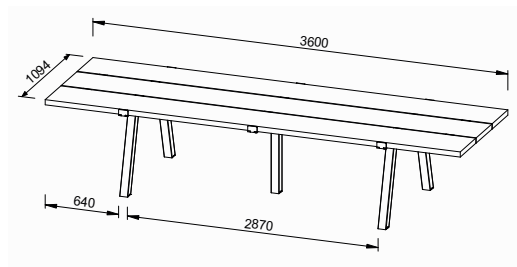

## Dimensions

Depth: 1094mm (consisting of 3 table tops of 358mm)  
Length: 1800mm, 3600mm, 7200mm  
Height: 750mm

Note: 7200mm, always divided in two table tops (+- 3600mm).