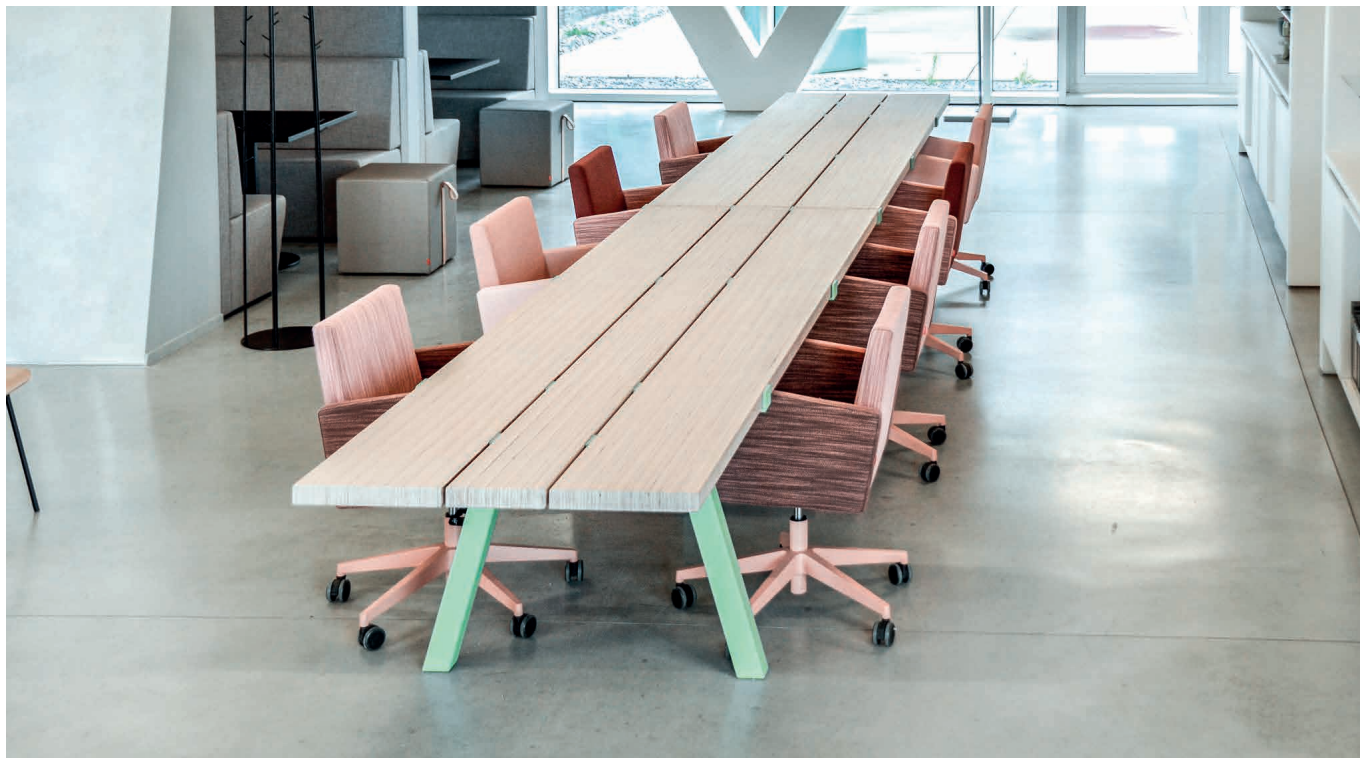

Work pleasure by Drisag

Brutus

design by Kruijne Architectuur bvba

Product description

Based on three different leg types and several beams an extensive range of table lengths can be easily configured (3 standard sizes). From small tables to large conference tables. Brutus is a modular table concept with a brutal appearance.

Wood type

Metal colors

K40 - black RAL9005

K53 - grey blue

K50 - rusty brown

K41 - white RAL9010

K57 - pale green

K54 - beige red

K58 - dark grey RAL7016

K52 - cement grey

K55 - coral red

K51 - squirrel grey

K56 - black green

Options

Electrification (HDMI, USB, power input, etc.)