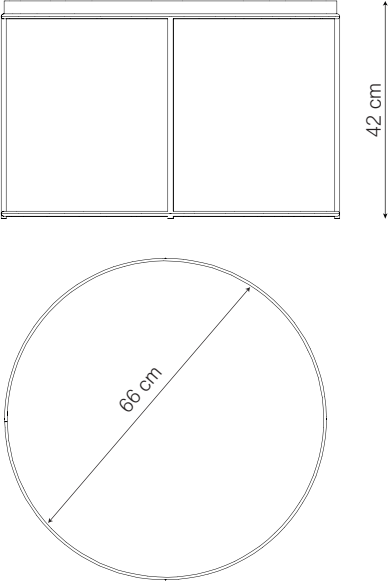

Chocolat & Tartine

design by Drisag

Dimensions

Pictures