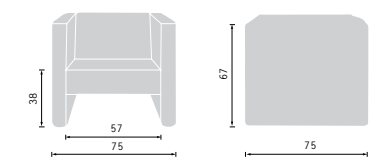

Together
design by Roel Vandebeek

Together

design by Roel Vandebeek

i

single & double seater sofa
single & double seater pouf

upholstery: fabric or leather

two-piece coffee table

dimensions: 75cm x 75cm
HPL: douglas light, douglas dark or walnut nature