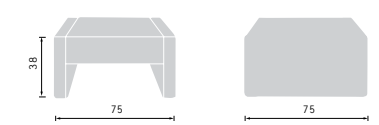

Together
design by Roel Vandebeek

Together

design by Roel Vandebeek

i

single & double seater sofa
single & double seater pouf

upholstery: fabric or leather

two-piece coffee table

dimensions: 75cm x 75cm
HPL: douglas light, douglas dark or walnut nature