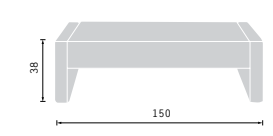

Together
design by Roel Vandebeek

Together

design by Roel Vandebeek

i

single & double seater sofa
single & double seater pouf

upholstery: fabric or leather

two-piece coffee table

dimensions: 75cm x 75cm
HPL: douglas light, douglas dark or walnut nature