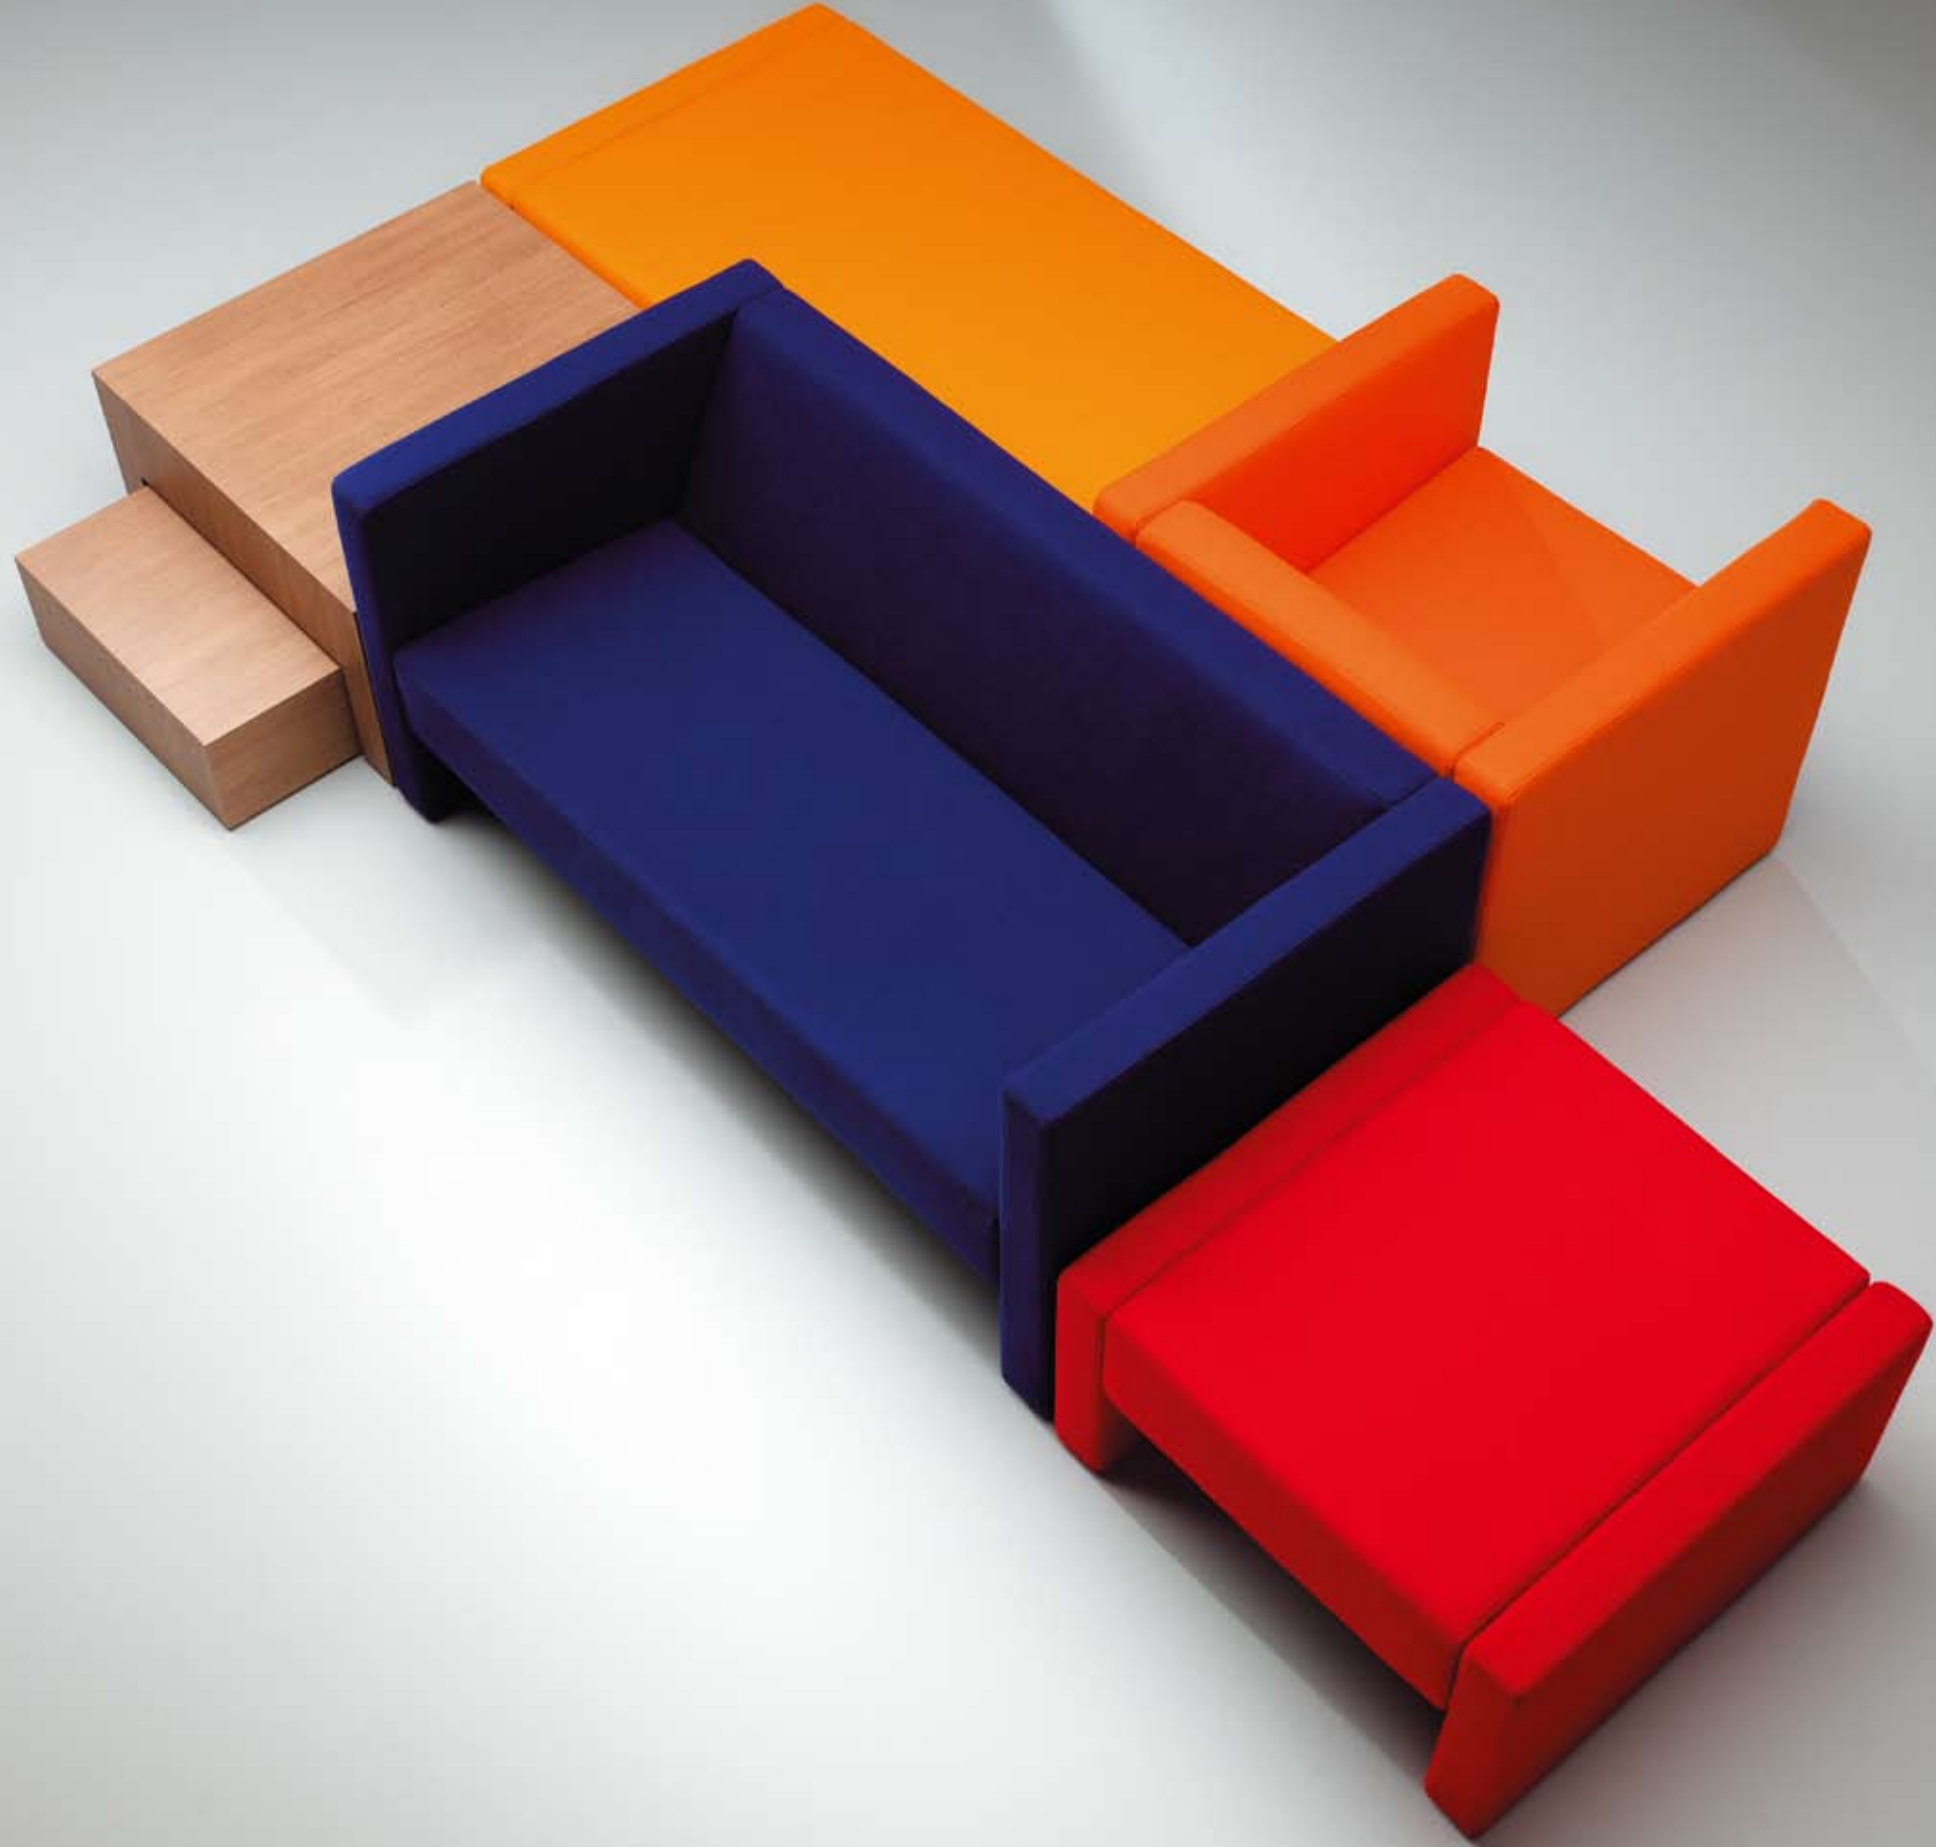

Together
design by Roel Vandebeek

Together

design by Roel Vandebeek

i

single & double seater sofa
single & double seater pouf

upholstery: fabric or leather

two-piece coffee table

dimensions: 75cm x 75cm
HPL: douglas light, douglas dark or walnut nature

drisag

designed to feel good at work