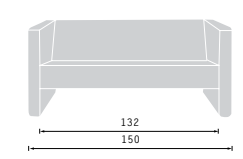

Together
design by Roel Vandebeek

Together

design by Roel Vandebeek

i

single & double seater sofa
single & double seater pouf

upholstery: fabric or leather

two-piece coffee table

dimensions: 75cm x 75cm
HPL: douglas light, douglas dark or walnut nature