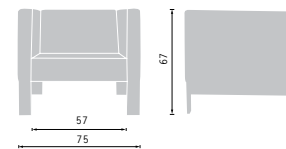

upholstery: fabric or leather