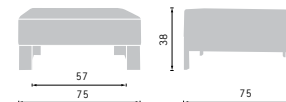

upholstery: fabric or leather