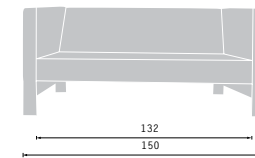

upholstery: fabric or leather