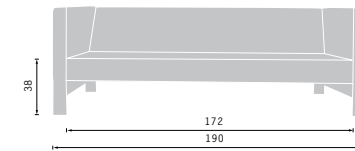

upholstery: fabric or leather