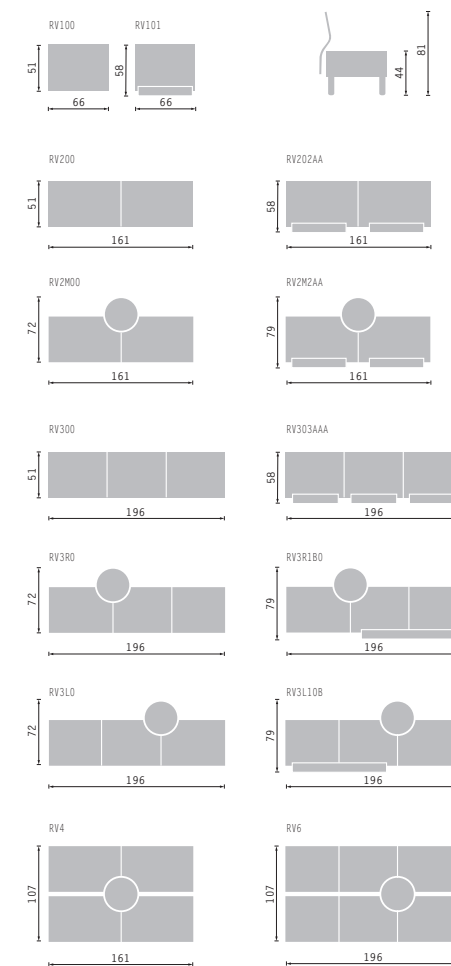

Riverso

design by Roel Vandebeek

Riverso

design by Roel Vandebeek

flexible waiting-bench program with or without backrest & integrated coffee table
single, double & triple seater benches

4 leg base: 45mm steel tube
colours: anthracite, chromed*
backrest & coffee table: beechwood
upholstery: fabric or leather

(* = optional)

drisag

designed to feel good at work