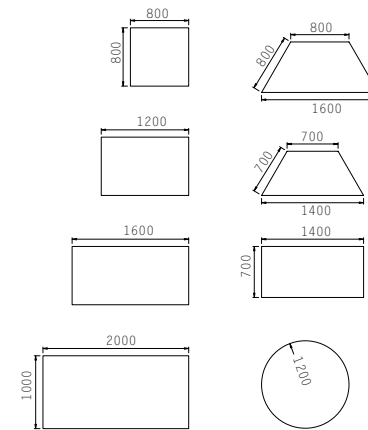

## flexible 4-leg cafeteria table program

base: square legs 30mm x 30mm steel tube with levellers  
round legs 38mm steel tube with levellers  
colours: white, light grey, black, aluminium white\*, anthracite\*

## Intermezzo bar table

base: steel column on disc  
4-leg base

table top: 18mm melamine faced  
colours: white, light grey, light grey spotted, dark grey spotted, beechwood

base: colours: white, light grey, black, aluminium white\*, anthracite\*