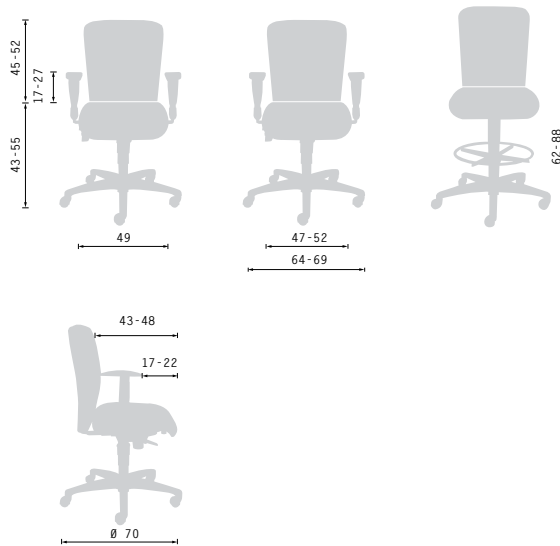

ergonomic office chair (NEN1812 certificate)

castors:	50mm, hard, soft* & antistatic* or glides*
base:	black polyamide, black or polished aluminium*
mechanisms:	permanent contact synchron synchron + adjustable seat angle adjustable seat depth*
backrest:	polypropylene backcover or upholstered backcover*
upholstery:	fabric or leather
armrests*:	2D adjustable (height, width) 30° left/right rotation, armpads in PU

(* = optional)