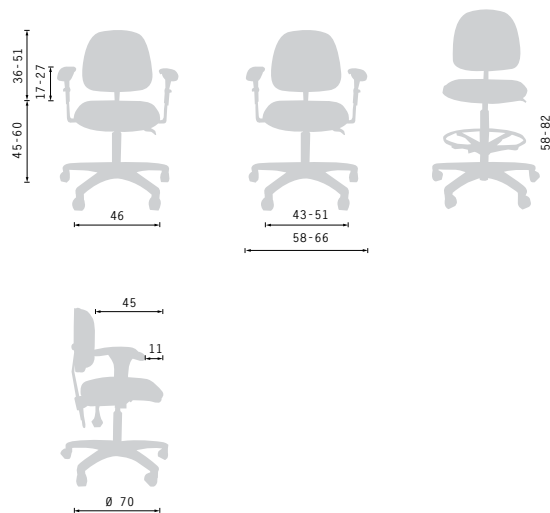

Factory XW41 & XW44

design by Drisag

i

production & labo chairs

castors: 50mm hard, soft* & antistatic* or glides*
base: black polyamide, black or polished aluminium*
mechanisms: permanent contact
permanent contact + adjustable seat angle
seat & backrest: PU
armrests*: 1D (adjustable in height), armpads in PU
2D (adjustable in height & width), armpads in PU

(* = optional)

drisag

designed to feel good at work

L

Drisag nv/sa · Office Furniture & Seating Manufacturer
Industriepark Klein Gent · Diamantstraat 4 · 2200 Herentals · Belgium
Tel. +32 (0)14 23 11 11 · Fax +32 (0)14 23 10 20 · drisag@drisag.be · www.drisag.be

L