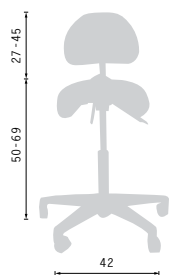

Factory XW21

design by Drisag

i

saddle chair

castors: 50mm hard, soft* & antistatic* or glides*
base: black polyamide, black or polished aluminium*
mechanisms: permanent contact + ajustable seat angle
seat & backrest: PU or upholstered
upholstery: fabric, artificial leather

(* = optional)

drisag

designed to feel good at work

L

Drisag nv/sa · Office Furniture & Seating Manufacturer
Industriepark Klein Gent · Diamantstraat 4 · 2200 Herentals · Belgium
Tel. +32 (0)14 23 11 11 · Fax +32 (0)14 23 10 20 · drisag@drisag.be · www.drisag.be

L