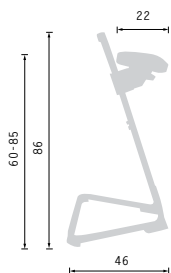

base: black steel tube
seat: PU
adjustable seat height & seat angle
horizontal seat rotation (15° left/right)

drisag

designed to feel good at work

L

Drisag nv/sa · Office Furniture & Seating Manufacturer
Industriepark Klein Gent · Diamantstraat 4 · 2200 Herentals · Belgium
Tel. +32 (0)14 23 11 11 · Fax +32 (0)14 23 10 20 · drisag@drisag.be · www.drisag.be