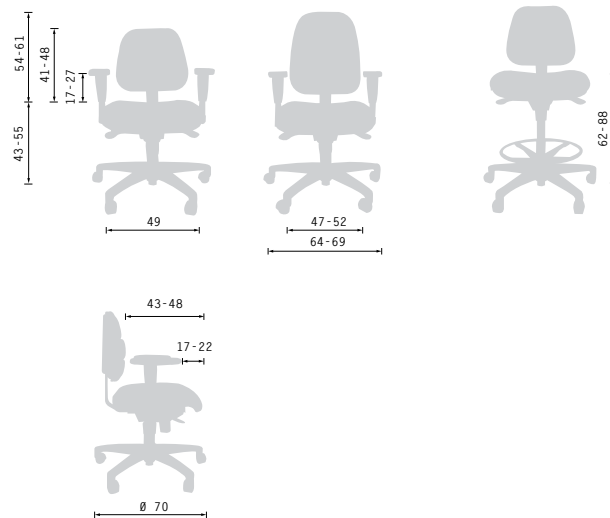

i

ergonomic office chair available with backrests in 2 heights
(NEN1812 certificate)

castors: 50mm, hard, soft* & antistatic* or glides*
base: black polyamide, black or polished aluminium*
mechanisms: permanent contact
synchron
synchron + adjustable seat angle
adjustable seat depth*
backrest: polypropylene backcover
upholstery: fabric
armrests*: 1D (adjustable in height), armpads in PU
2D adjustable (height, width), 30° left/right rotation,
armpads in PU

(* = optional)