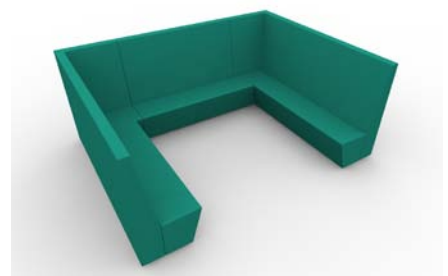

drisag

designed to feel good at work

U-Ply

design by Drisag

U-Ply

design by Drisag

modular seating system

use: indoor
 materials: wooden structure, covered in PU foam
 finishes: upholstered

single couch 80cm single couch 130cm single couch 170cm single couch 210cm

double couch 80cm double couch 130cm double couch 170cm double couch 210cm corner module

designed to feel good at work

Drisag nv/sa · Office Furniture & Seating Manufacturer
 Industriepark Klein Gent · Diamantstraat 4 · 2200 Herentals · Belgium
 Tel. +32 (0)14 23 11 11 · Fax +32 (0)14 23 10 20 · drisag@drisag.be · www.drisag.be

U-Ply

design by Drisag

i

modular seating system

accessories*:
- table: 90x120/160/200cm, height 75cm, 30mm HPL table top
- implemented power supply

(* - optional)

screen 60cm
for single seater

screen 110cm
for double seater

L

U-Ply 160

design by Drisag

i

higher version of the U-Ply modular seating system

use: indoor
materials: wooden structure, covered in PU foam
finishes: upholstered

drisag

designed to feel good at work