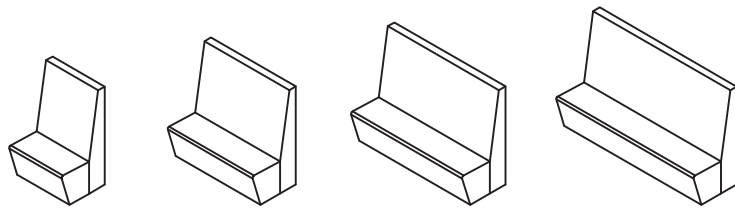

drisag

designed to feel good at work

U-Ply

design by Drisag

U-Ply

design by Drisag

modular seating system

use: indoor
 materials: wooden structure, covered in PU foam
 finishes: upholstered

single couch 80cm single couch 130cm single couch 170cm single couch 210cm

double couch 80cm double couch 130cm double couch 170cm double couch 210cm corner module

designed to feel good at work

Drisag nv/sa · Office Furniture & Seating Manufacturer
 Industriepark Klein Gent · Diamantstraat 4 · 2200 Herentals · Belgium
 Tel. +32 (0)14 23 11 11 · Fax +32 (0)14 23 10 20 · drisag@drisag.be · www.drisag.be

U-Ply

design by Drisag

i

modular seating system

accessories*:
- table: 90x120/160/200cm, height 75cm, 30mm HPL table top
- implemented power supply

(* - optional)

screen 60cm
for single seater

screen 110cm
for double seater