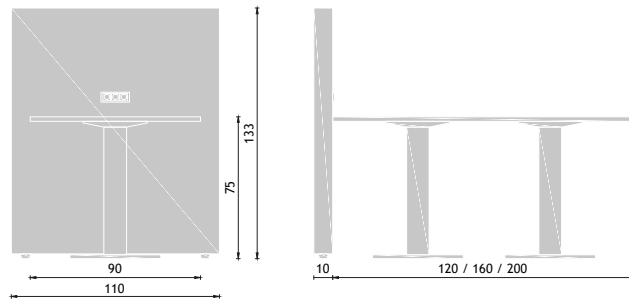

single couch 80cm single couch 130cm single couch 170cm single couch 210cm

double couch 80cm double couch 130cm double couch 170cm double couch 210cm corner module

designed to feel good at work

Drisag nv/sa · Office Furniture & Seating Manufacturer
 Industriepark Klein Gent · Diamantstraat 4 · 2200 Herentals · Belgium
 Tel. +32 (0)14 23 11 11 · Fax +32 (0)14 23 10 20 · drisag@drisag.be · www.drisag.be

U-Ply

design by Drisag

i

modular seating system

accessories*:
- table: 90x120/160/200cm, height 75cm, 30mm HPL table top
- implemented power supply

(* - optional)

screen 60cm
for single seater

screen 110cm
for double seater