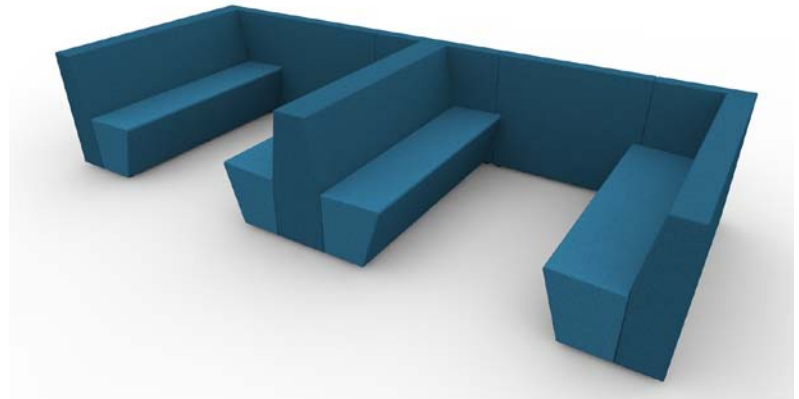

U-Ply

design by Drisag

i

modular seating system

accessories*:
- table: 90x120/160/200cm, height 75cm, 30mm HPL table top
- implemented power supply

(* - optional)

screen 60cm
for single seater

screen 110cm
for double seater

U-Ply 90

design by Drisag

i

lower version of the U-Ply modular seating system

use: indoor
materials: wooden structure, covered in PU foam
finishes: upholstered

drisag

designed to feel good at work

L