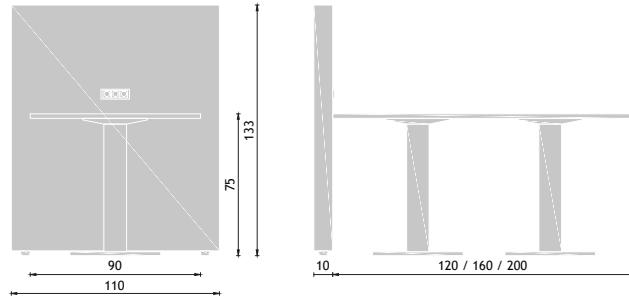

single couch 80cm single couch 130cm single couch 170cm single couch 210cm

double couch 80cm double couch 130cm double couch 170cm double couch 210cm corner module

designed to feel good at work

Drisag nv/sa · Office Furniture & Seating Manufacturer
 Industriepark Klein Gent · Diamantstraat 4 · 2200 Herentals · Belgium
 Tel. +32 (0)14 23 11 11 · Fax +32 (0)14 23 10 20 · drisag@drisag.be · www.drisag.be

U-Ply

design by Drisag

i

modular seating system

accessories*:
- table: 90x120/160/200cm, height 75cm, 30mm HPL table top
- implemented power supply

(* - optional)

screen 60cm
for single seater

screen 110cm
for double seater