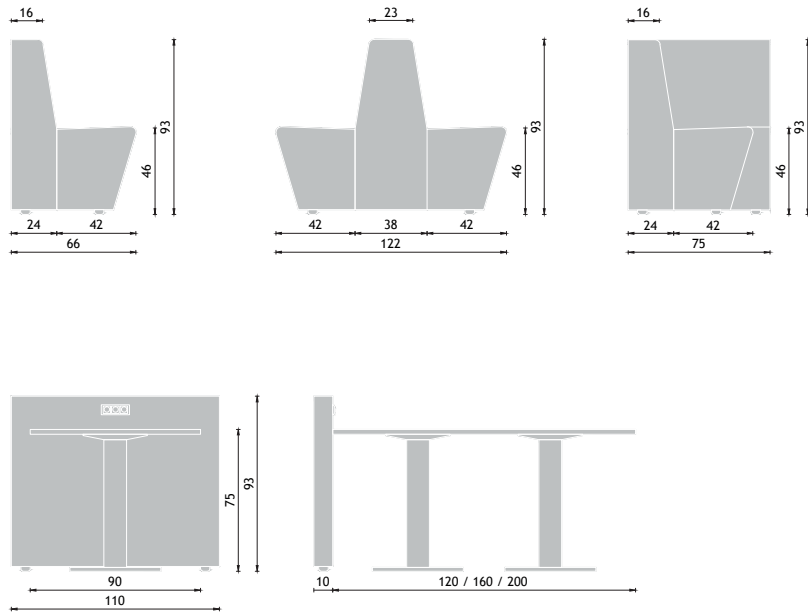

i

lower version of the U-Ply modular seating system

use: indoor
materials: wooden structure, covered in PU foam
finishes: upholstered