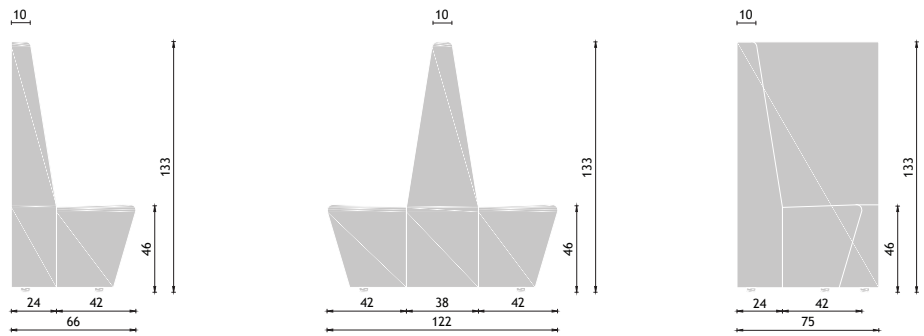

single couch 80cm single couch 130cm single couch 170cm single couch 210cm

double couch 80cm double couch 130cm double couch 170cm double couch 210cm corner module

designed to feel good at work

Drisag nv/sa · Office Furniture & Seating Manufacturer
 Industriepark Klein Gent · Diamantstraat 4 · 2200 Herentals · Belgium
 Tel. +32 (0)14 23 11 11 · Fax +32 (0)14 23 10 20 · drisag@drisag.be · www.drisag.be

U-Ply

design by Drisag

i

modular seating system

accessories*:
- table: 90x120/160/200cm, height 75cm, 30mm HPL table top
- implemented power supply

(* - optional)

screen 60cm
for single seater

screen 110cm
for double seater