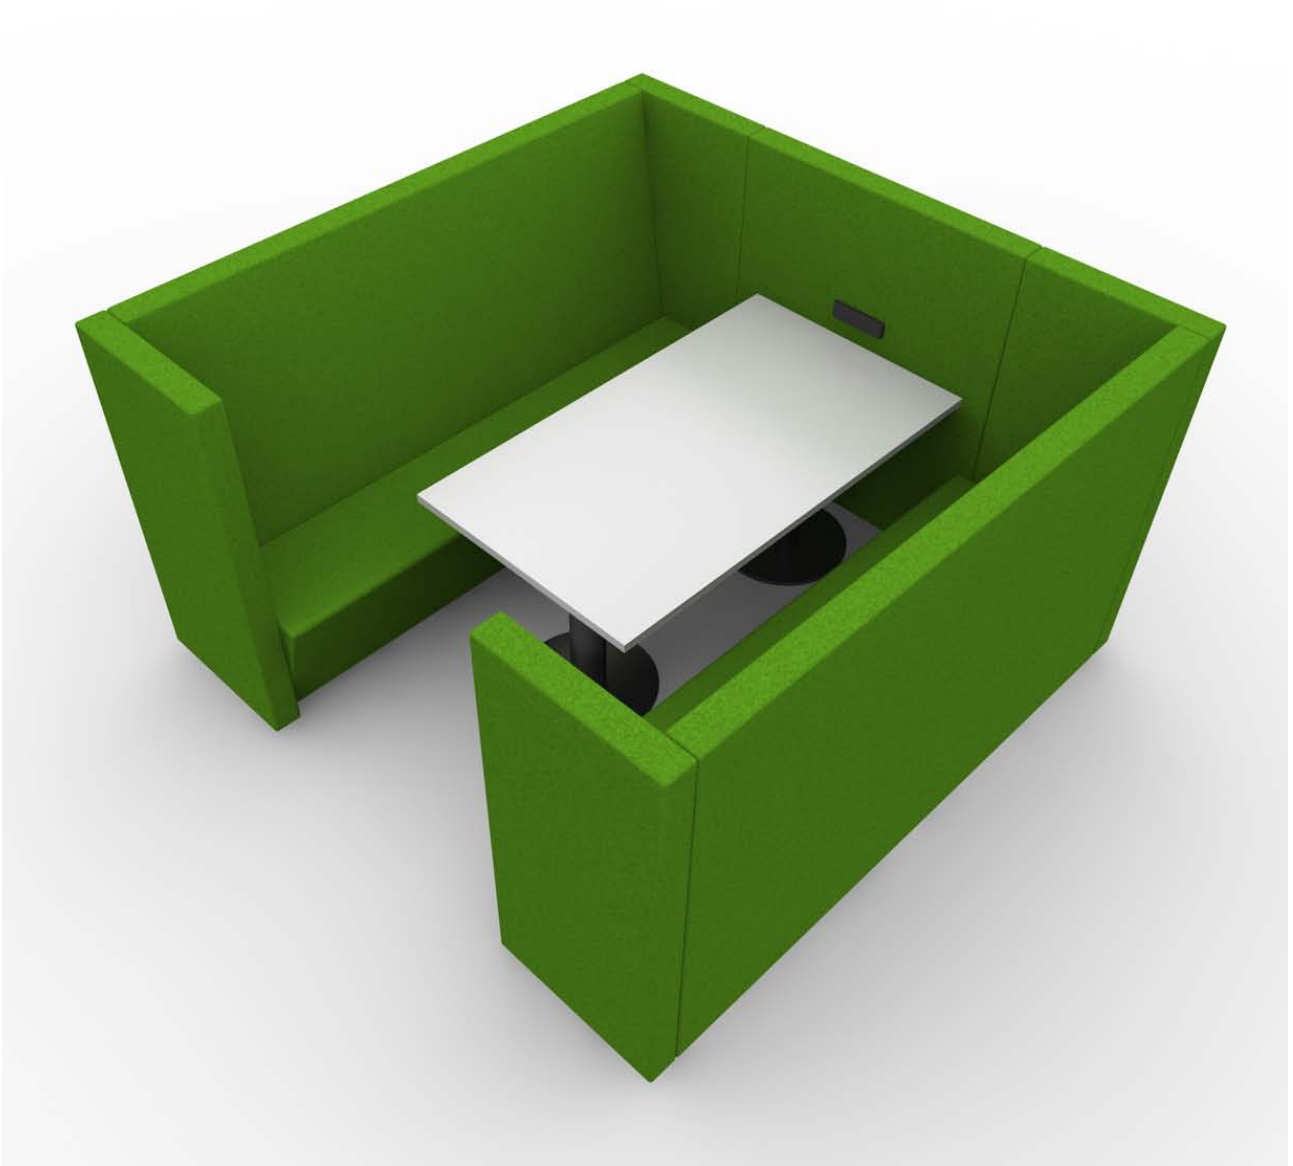

drisag

designed to feel good at work

U-Ply

design by Drisag

U-Ply

design by Drisag

modular seating system

use: indoor
 materials: wooden structure, covered in PU foam
 finishes: upholstered

U-Ply

design by Drisag

i

modular seating system

accessories*:
- table: 90x120/160/200cm, height 75cm, 30mm HPL table top
- implemented power supply

(* - optional)

screen 60cm
for single seater

screen 110cm
for double seater

U-Ply 90

design by Drisag

i

lower version of the U-Ply modular seating system

use: indoor
materials: wooden structure, covered in PU foam
finishes: upholstered

drisag

designed to feel good at work

L

L

U-Ply 160

design by Drisag

i

higher version of the U-Ply modular seating system

use: indoor
materials: wooden structure, covered in PU foam
finishes: upholstered

drisag

designed to feel good at work