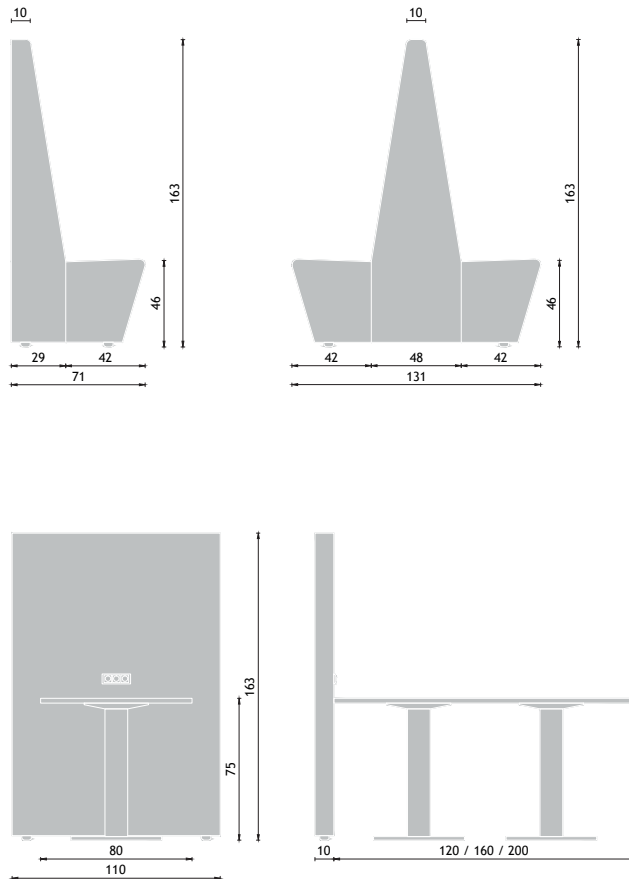

i

higher version of the U-Ply modular seating system

use: indoor
materials: wooden structure, covered in PU foam
finishes: upholstered