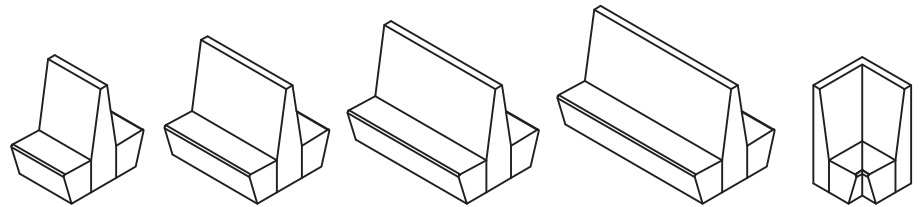

drisag

designed to feel good at work

U-Ply

design by Drisag

U-Ply

design by Drisag

modular seating system

use: indoor
 materials: wooden structure, covered in PU foam
 finishes: upholstered

single couch 80cm single couch 130cm single couch 170cm single couch 210cm

double couch 80cm double couch 130cm double couch 170cm double couch 210cm corner module

designed to feel good at work

Drisag nv/sa · Office Furniture & Seating Manufacturer
 Industriepark Klein Gent · Diamantstraat 4 · 2200 Herentals · Belgium
 Tel. +32 (0)14 23 11 11 · Fax +32 (0)14 23 10 20 · drisag@drisag.be · www.drisag.be

U-Ply

design by Drisag

i

modular seating system

accessories*:
- table: 90x120/160/200cm, height 75cm, 30mm HPL table top
- implemented power supply

(* - optional)

screen 60cm
for single seater

screen 110cm
for double seater